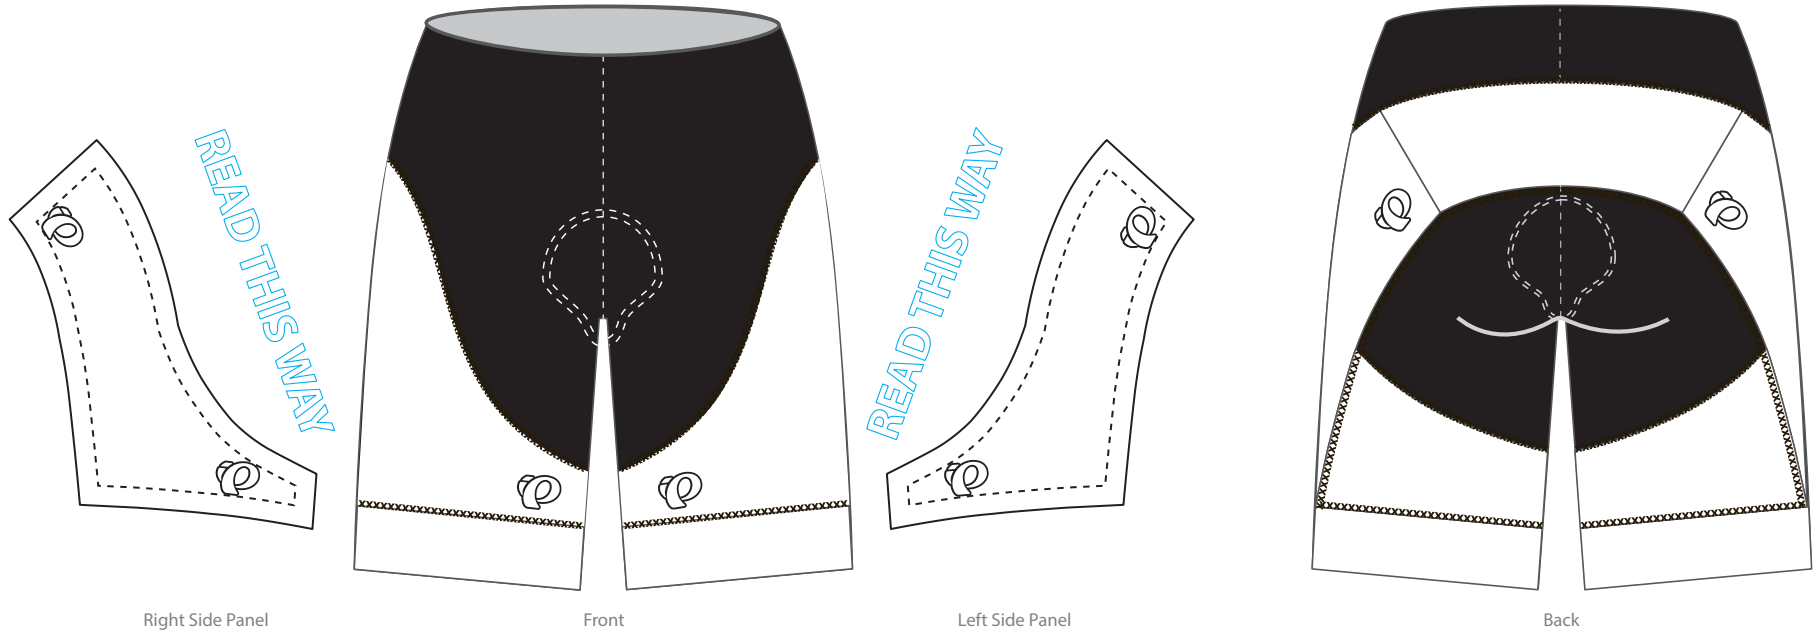

Client: Example
 Design: Example
 Product: CW206 Women's ELITE Custom Short w/ Silicone Gripper
 Artist: Example

Pantone Solid Coated Print Colors

Product Feature Colors

Product shown in size Medium at 15% of actual size.