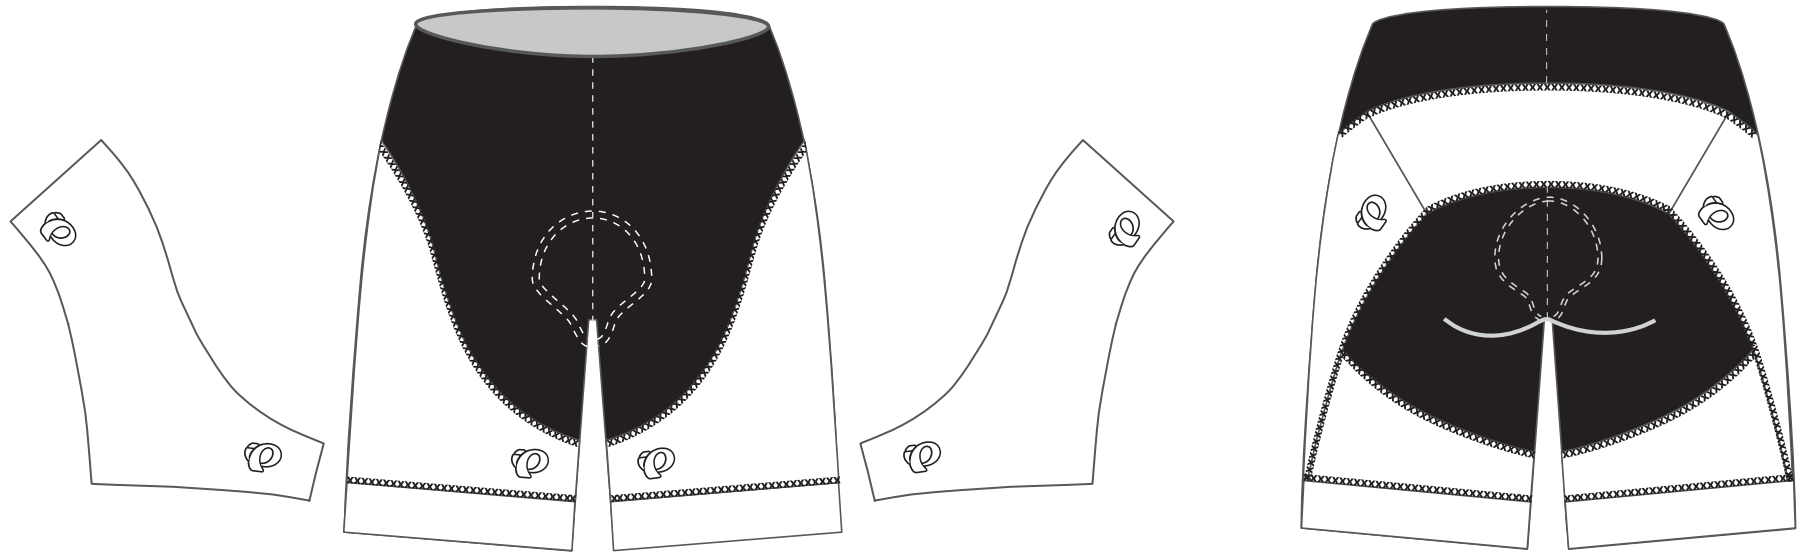

Client: Example  
Design: Example  
Product: CW514 Women's SELECT Custom Tri Short  
Artist: Example

Pantone Solid Coated Print Colors

Product Feature Colors

Product shown in size Medium at 15% of actual size.