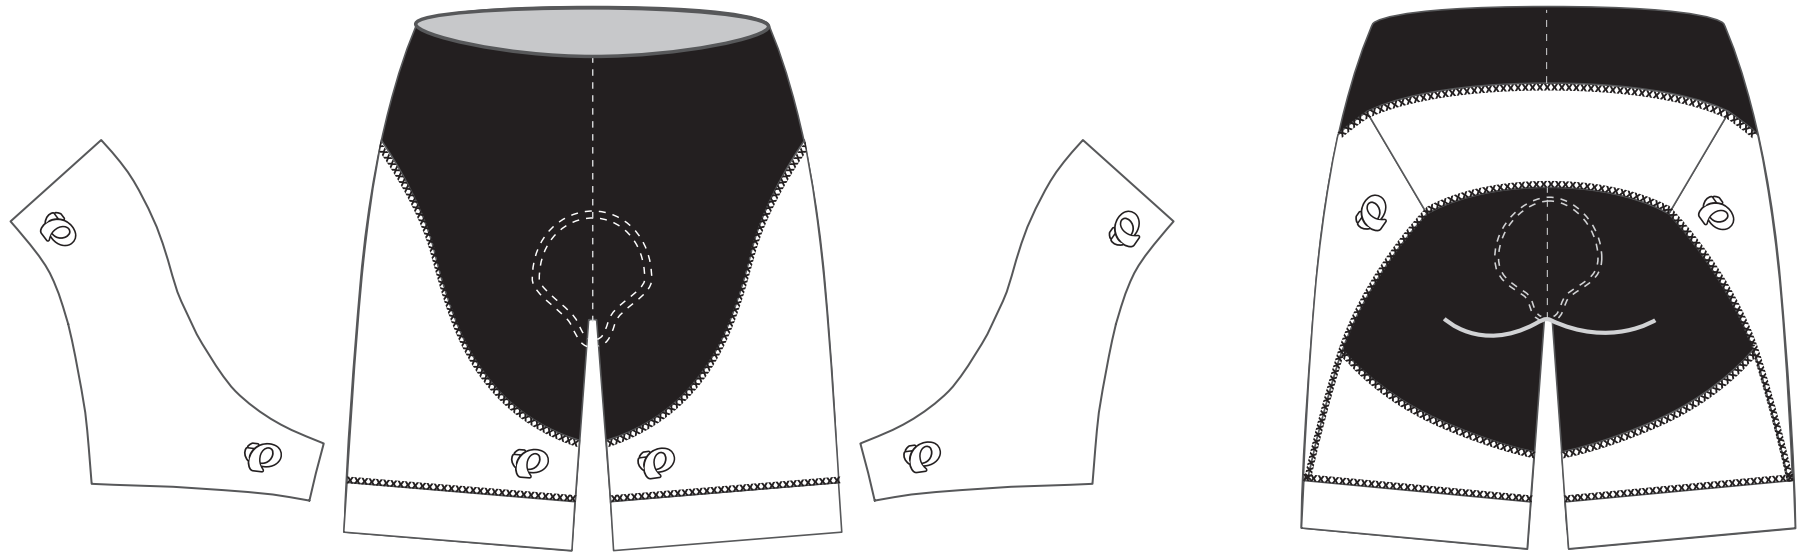

Client: Example
Design: Example
Product: CW514 Women's SELECT Custom Tri Short
Artist: Example

Pantone Solid Coated Print Colors

Product Feature Colors

Product shown in size Medium at 15% of actual size.