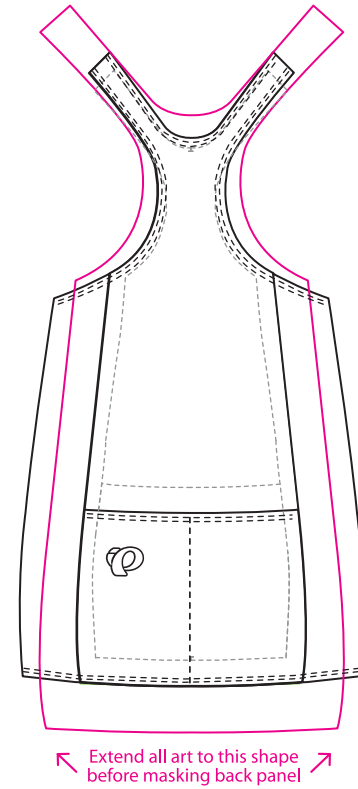

Client: **Example**
Design: **Example**
Product: **CW540 Women's P.R.O. Custom Tri Singlet**
Artist: **Example**

Pantone Solid Coated Print Colors

- | | | |
|-------------------------------|-------------------------------|-------------------------------|
| <input type="checkbox"/> 000C | <input type="checkbox"/> 000C | <input type="checkbox"/> 000C |
| <input type="checkbox"/> 000C | <input type="checkbox"/> 000C | <input type="checkbox"/> 000C |
| <input type="checkbox"/> 000C | <input type="checkbox"/> 000C | <input type="checkbox"/> 000C |

Right Side Panel

Left Side Panel

Product shown in size Medium at 15% of actual size.

Some design elements may need to change as a result of the sublimation and sewing production environment. A Pearl Izumi representative will discuss this with the above client if the need arises.