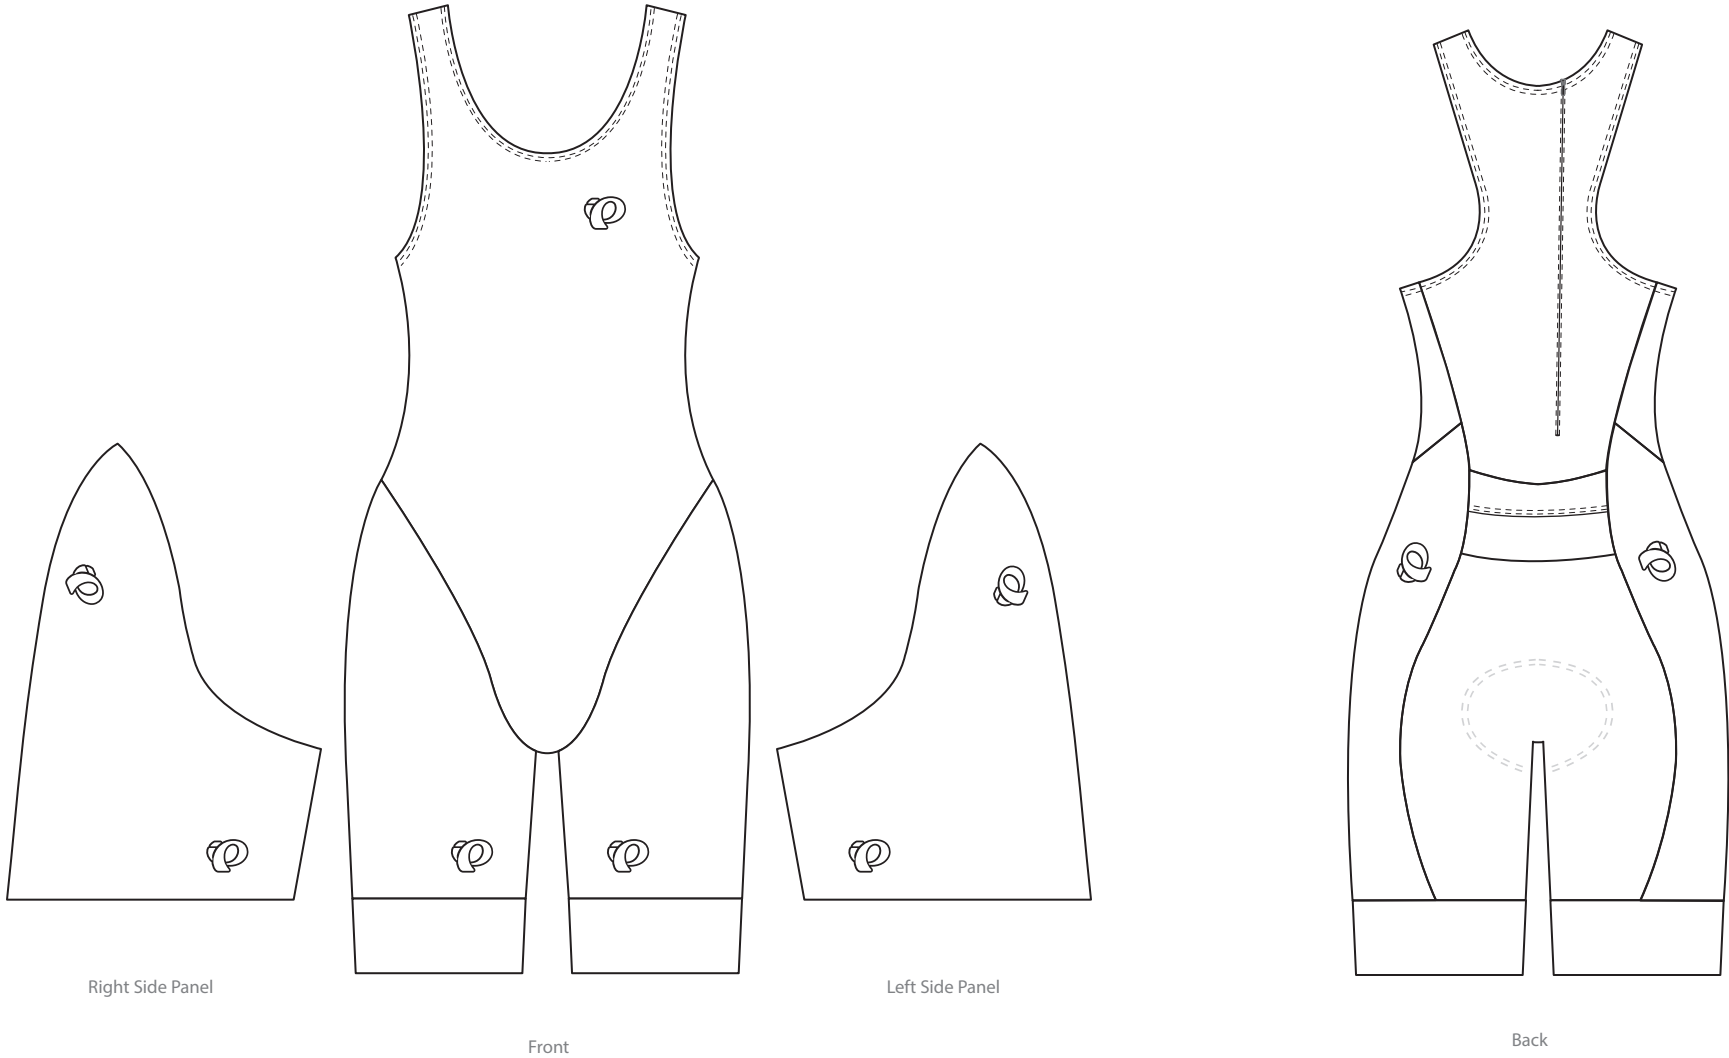

Client: Example  
Design: Example  
Product: CW560 Women's P.R.O. Custom Tri Suit  
Artist: Example

Pantone Solid Coated Print Colors

- |                               |                               |                               |
|-------------------------------|-------------------------------|-------------------------------|
| <input type="checkbox"/> 000C | <input type="checkbox"/> 000C | <input type="checkbox"/> 000C |
| <input type="checkbox"/> 000C | <input type="checkbox"/> 000C | <input type="checkbox"/> 000C |
| <input type="checkbox"/> 000C | <input type="checkbox"/> 000C | <input type="checkbox"/> 000C |

Product Feature Colors

Zipper: Black or White

Product shown in size Medium at 15% of actual size.

Some design elements may need to change as a result of the sublimation and sewing production environment. A Pearl Izumi representative will discuss this with the above client if the need arises.