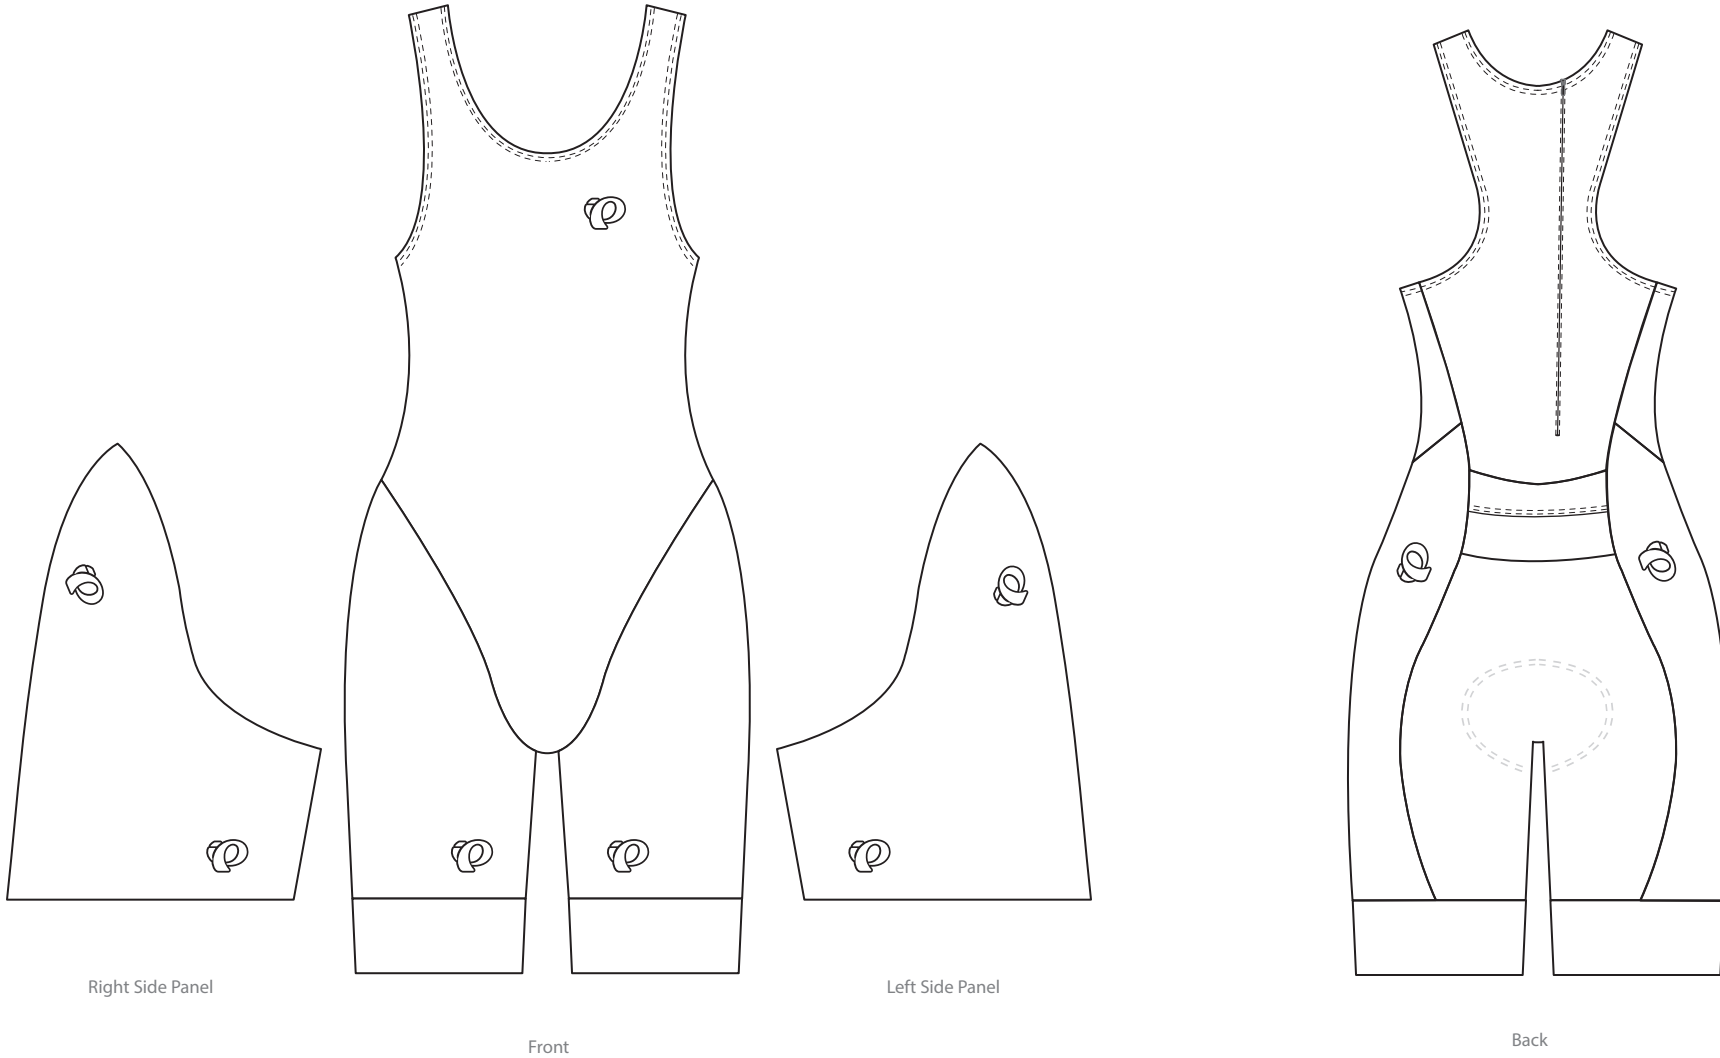

Client: Example  
Design: Example  
Product: CW560 Women's P.R.O. Custom Tri Suit  
Artist: Example

Pantone Solid Coated Print Colors

- |                               |                               |                               |
|-------------------------------|-------------------------------|-------------------------------|
| <input type="checkbox"/> 000C | <input type="checkbox"/> 000C | <input type="checkbox"/> 000C |
| <input type="checkbox"/> 000C | <input type="checkbox"/> 000C | <input type="checkbox"/> 000C |
| <input type="checkbox"/> 000C | <input type="checkbox"/> 000C | <input type="checkbox"/> 000C |

Product Feature Colors

Zipper: Black or White

Product shown in size Medium at 15% of actual size.

Some design elements may need to change as a result of the sublimation and sewing production environment. A Pearl Izumi representative will discuss this with the above client if the need arises.